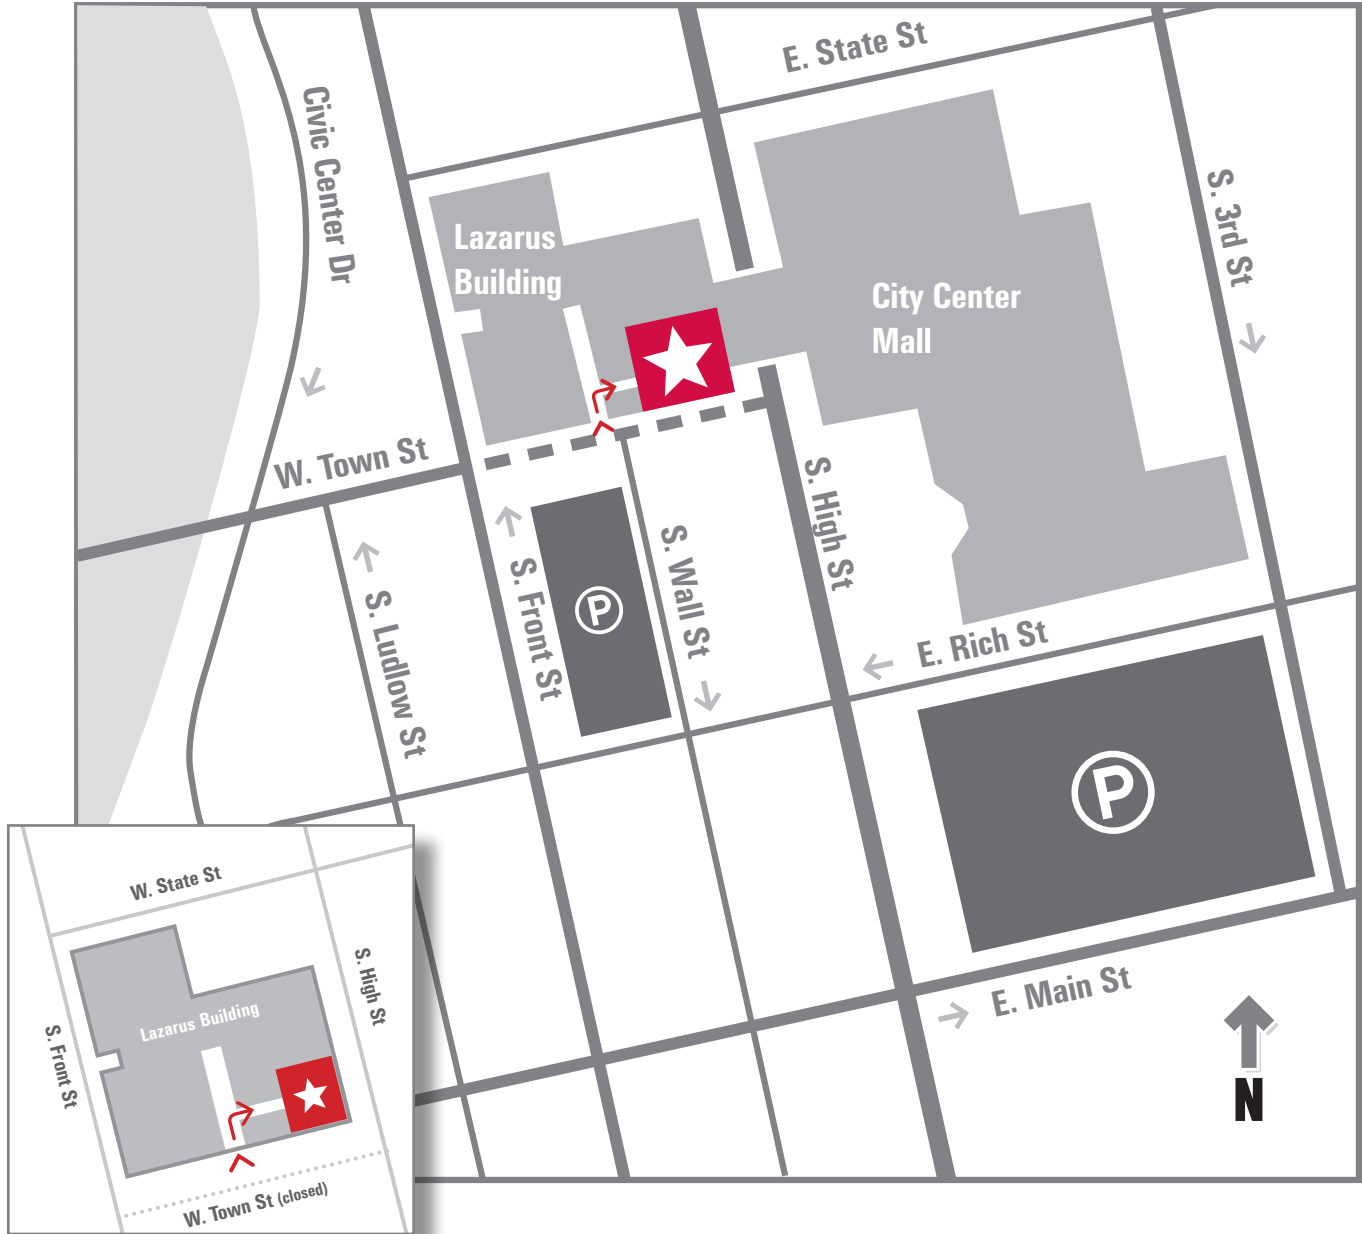

# OSU *URBAN ARTS SPACE*

50 W. Town St., Columbus, in the former Lazarus building  
(614) 292-5184

**Parking is available in the City Center Garage east of High Street, or in the surface lot adjacent to the OSU Urban Arts Space (accessible from Front Street).**

## **Walking Directions from the City Center Garage:**

Walk North on High Street.

Make a Left on to Town Street.

Walk into the Galleria (covered walkway, see red arrow on map)

Enter through the first double doors on the right.

They are marked with the words 'OSU Urban Arts Space'.